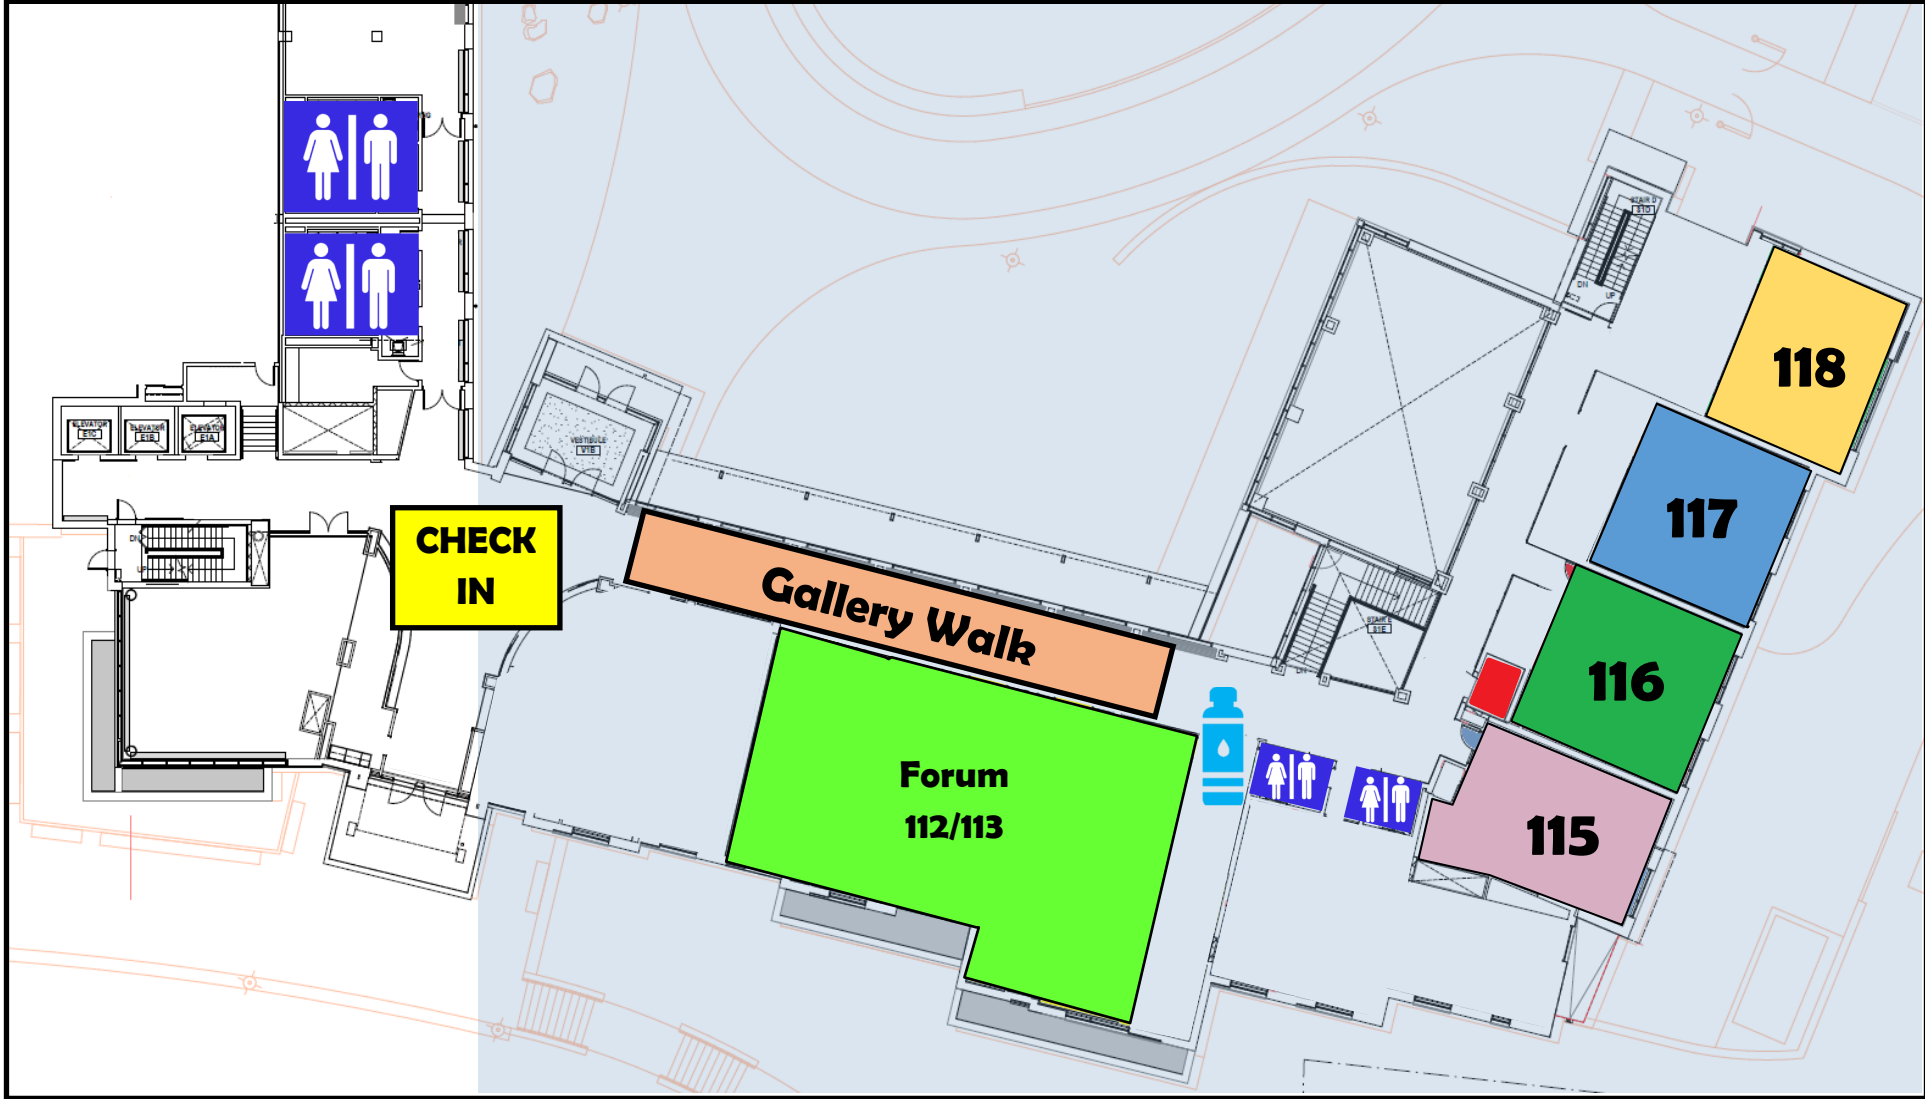

# Werth Tower

## 1st Floor Map

**Restroom**

**Water Refill Station**

**Elevator**